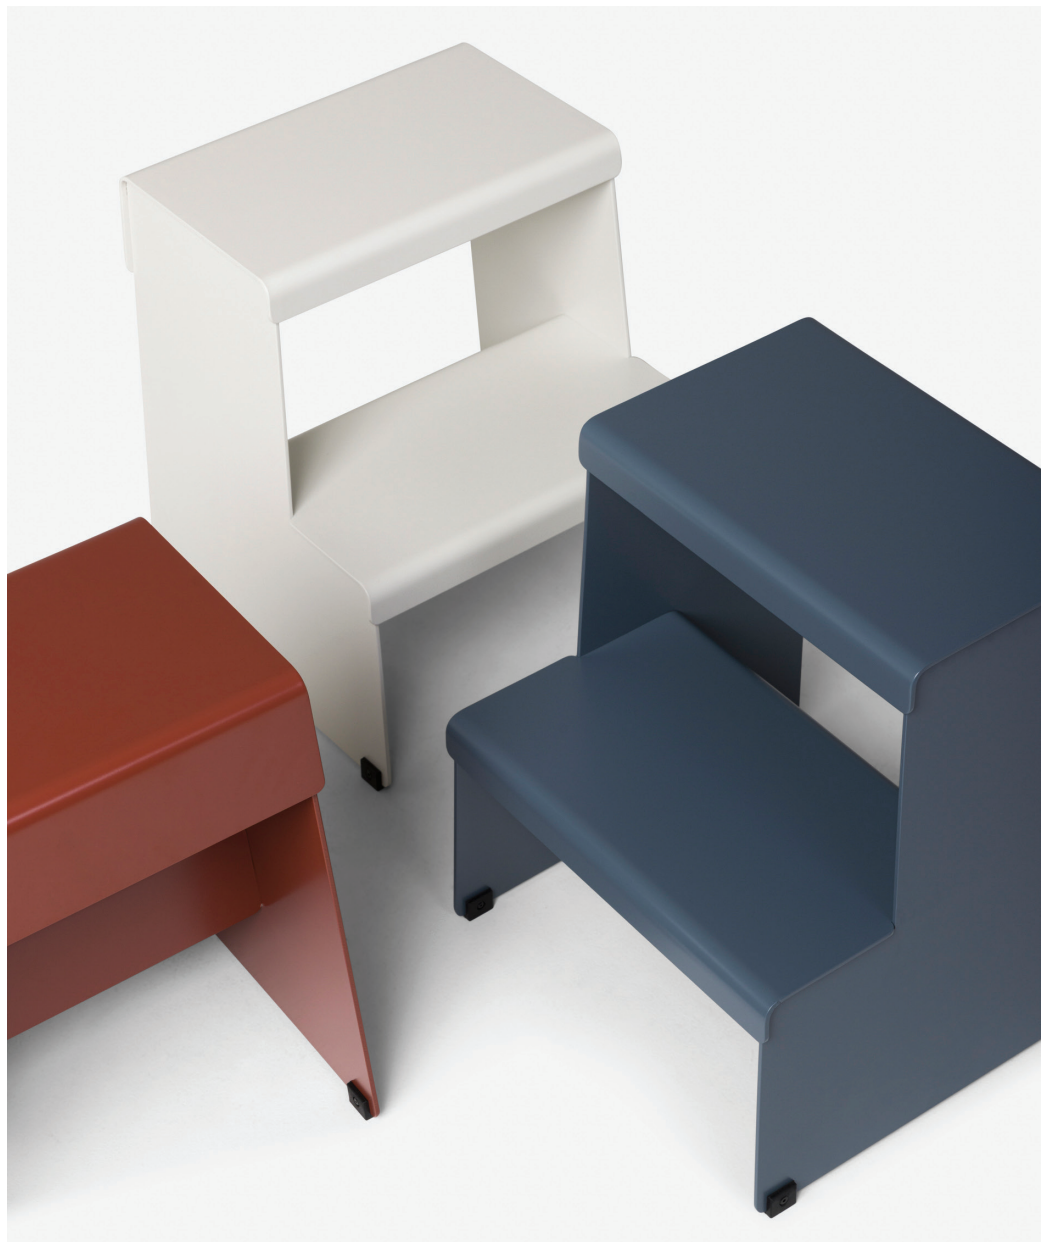

## Supply Stool

---

A practical addition to every home. The Supply Stool is a versatile piece that balances utility with a contemporary, considered aesthetic.

Crafted from powder-coated aluminium, its sturdy two-tier form is softened by rounded edges and a bold colour palette. Use as a step stool throughout the home, or style as a side table, casual seat, or display for everyday objects. Designed in our New Zealand studio by Haydn Nixon.

Please note: For use as a step stool, the anti-slip tape supplied must be correctly applied to the stepping surfaces before use.